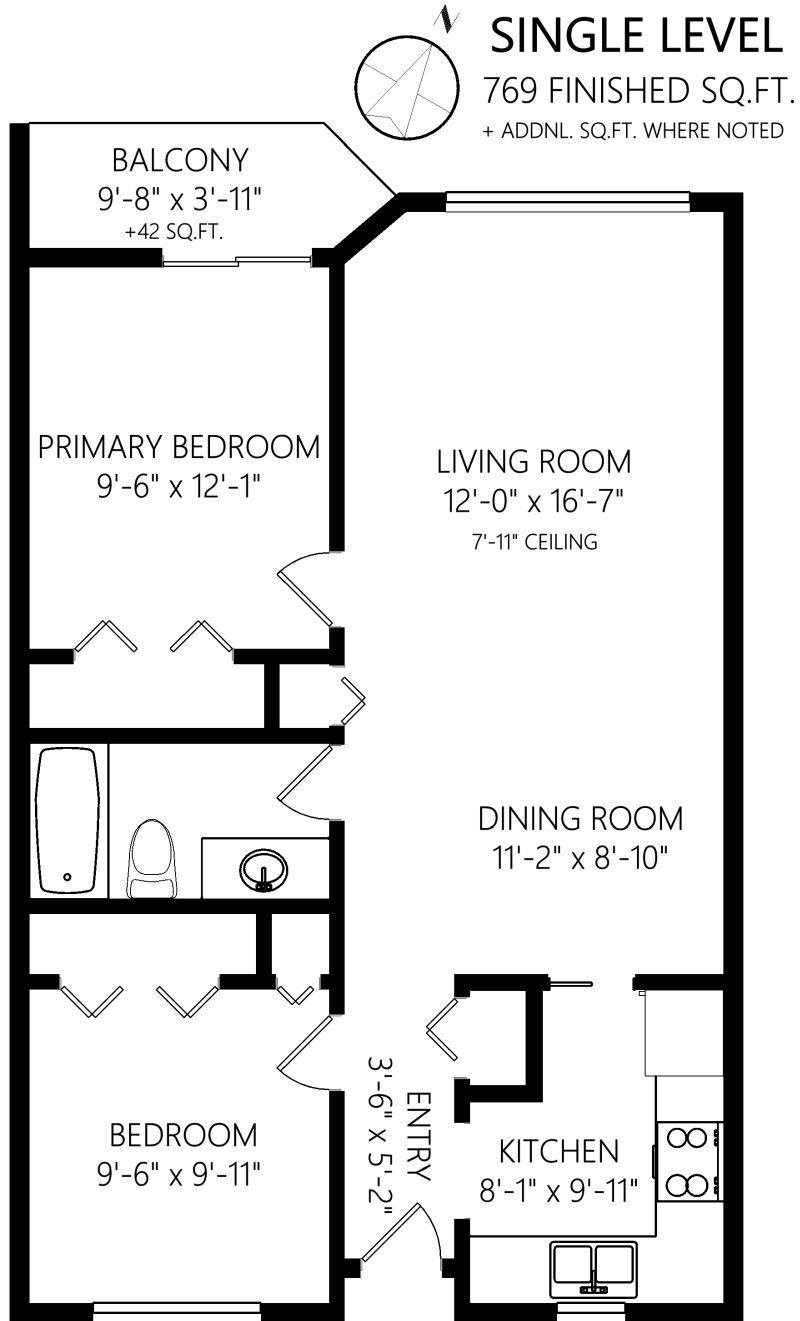

8-68 Mill St

	Fin. Sq.Ft.	UnFin. Sq.Ft.	Total Sq.Ft.
Single Level	769	0	769
<b>Total</b>	<b>769</b>	<b>0</b>	<b>769</b>

Shown length and width dimensions are approximate.  
Area sq.ft. is representative of the on-site measurements. (1" accuracy)